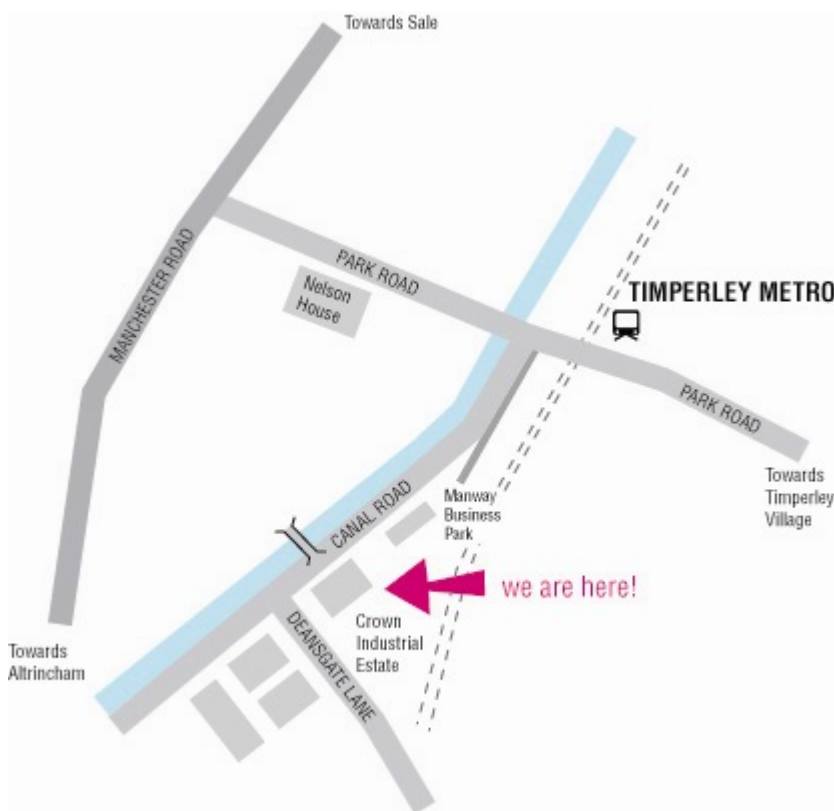

# Antz in your Pantz

Here's how to find us:

**Address:**

Unit 8 Crown Industrial Estate  
Canal Road  
Timperley  
Cheshire  
WA14 1TD

**Contact Information:**

[enquiries@antzinyourpantz.co.uk](mailto:enquiries@antzinyourpantz.co.uk)